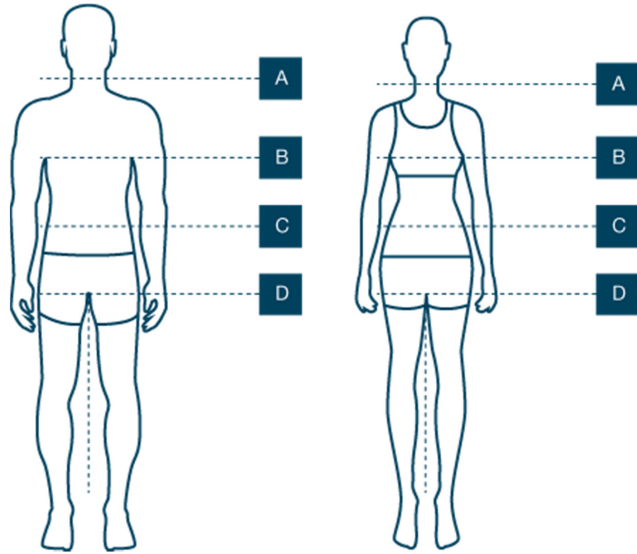

Size Guide

Please note; all of the information displayed on this page is intended as a guide only and is purely given to assist you in choosing the correct Dickies product for your needs. Garments will usually measure larger than the information in the guide, as the information given is 'to fit'.

A Neck size:

Use the tape to measure around the base of your neck, where it meets your shoulders. Put a finger between your neck and the tape measure for a looser fit collar.

B Chest/Bust size:

This measurement should be taken beneath your armpits, around the widest part of your chest/bust and shoulder blades. Make sure to keep the tape measure horizontal, and don't pull to tight or hold your breath while measuring.

C Waist size:

MEN: Put the tape around your natural waistline, which should be to your bellybutton. Put one finger between the tape and your body before you measure.

WOMEN: Measure around your natural waistline. This is the narrow part of your waist, about an inch above your navel. Relax and breathe out before you measure.

D Leg Length:

This is measured between your groin and your lower ankle. You may find that it's easier measured on a pair of trousers that already fit you.

Trousers

Size	XS	S	M	L	XL	XXL	XXXL	XXXXL
Waist (")	27-29	30-32	33-35	36-38	39-41	42-44	45-47	48-50