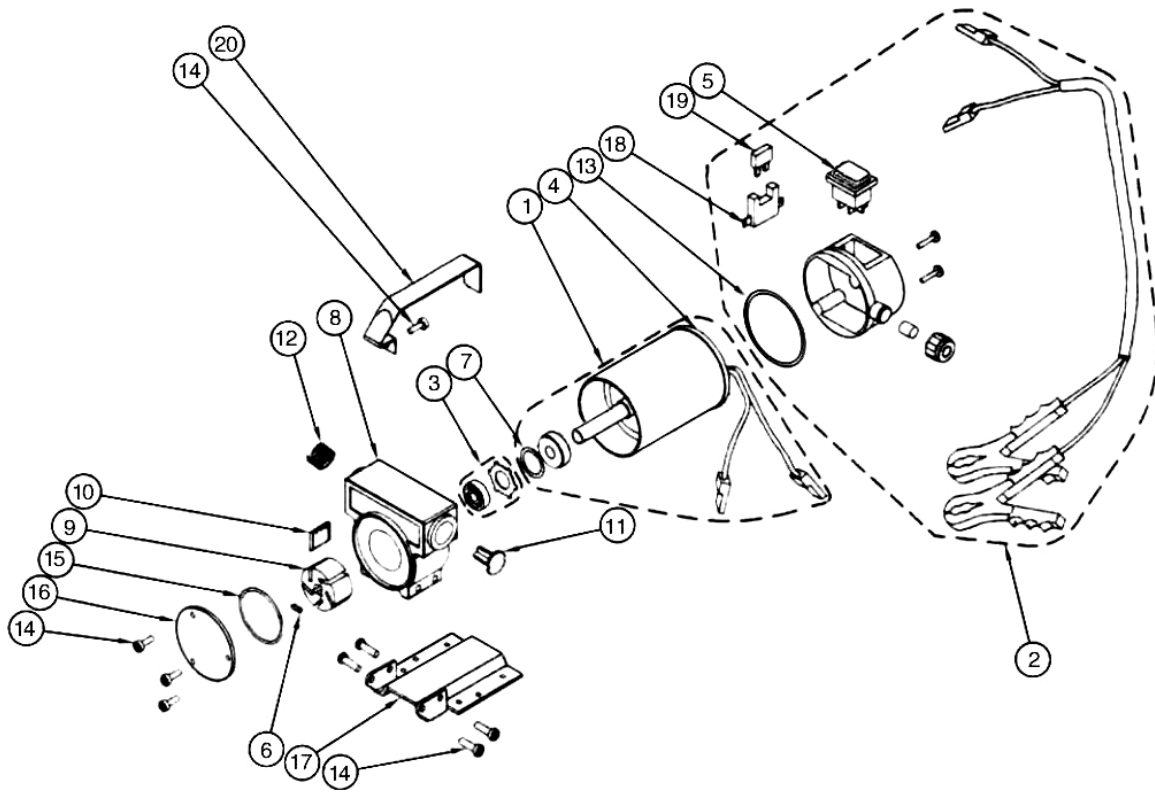

06803 - Diesel Transfer Pump 24v

Exploded Diagram & Parts List

Ref. No.	Description	Sip Part No.	Ref. No.	Description	Sip Part No.
1.	Motor 24v	PW11-00195	11.	Bypass valve	PW11-00140
2.	Rear cover kit 24v	PW11-00196	12.	Bypass spring	PW11-00141
3.	Seal kit	PW11-00132	13.	O-ring	PW11-00142
4.	Brush cover	PW11-00133	14.	Handle screw M5x8	PW11-00143
5.	Switch	PW11-00134	15.	O-ring	PW11-00144
6.	Key	PW11-00135	16.	Front cover	PW11-00145
7.	Compensating ring	PW11-00136	17.	Base	PW11-00146
8.	Pump body	PW11-00137	18.	Fuse holder	PW11-00147
9.	Rotor	PW11-00138	19.	Fuse	PW11-00197
10.	Blade	PW11-00139	20.	Handle	PW11-00149