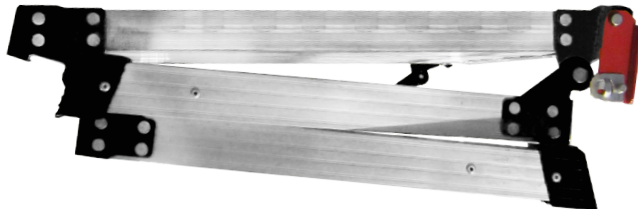

THE WORLD LEADER IN LADDERS™

Square Aluminium Work Platform

78060

Gives you a boost for odd jobs around job sites.

SQUARE PLATFORM

Ideal for those needing a larger space whilst working.

SPLAYED LEGS

For extra stability

Made from durable aluminium

Model 78060

Square platform for added comfort whilst working

Splayed legs for extra stability

Locking catch for additional safety

Lightweight and compact folded dimensions for easy transportation and storage