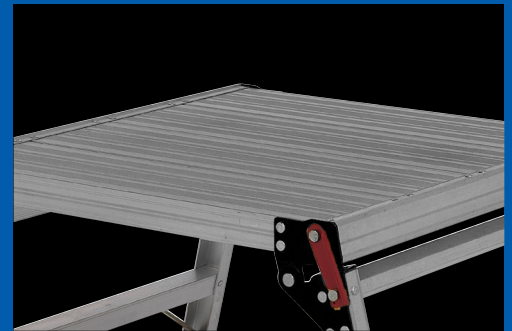

THE WORLD LEADER IN LADDERS™

Square Aluminium Work Platform

78060

Gives you a boost for odd jobs around job sites.

SQUARE PLATFORM

Ideal for those needing a larger space whilst working.

SPLAYED LEGS

For extra stability

EASY STORAGE

Lightweight and easy to transport

NEW

Visit us online to see our range of products
www.wernerladder.co.uk

THE WORLD LEADER IN LADDERS™

78060

Square Aluminium Work Platform

150kg
LOAD CAPACITY
(Load includes user, tools, materials, etc.)

Made from durable aluminium

Model 78060

Square platform for added comfort whilst working

Splayed legs for extra stability

Locking catch for additional safety

Lightweight and compact folded dimensions for easy transportation and storage