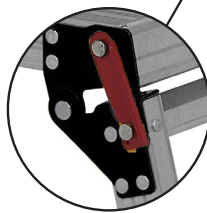

Made from durable aluminium

Model 78060

Square platform for added comfort whilst working

Splayed legs for extra stability

Locking catch for additional safety

Lightweight and compact folded dimensions for easy transportation and storage